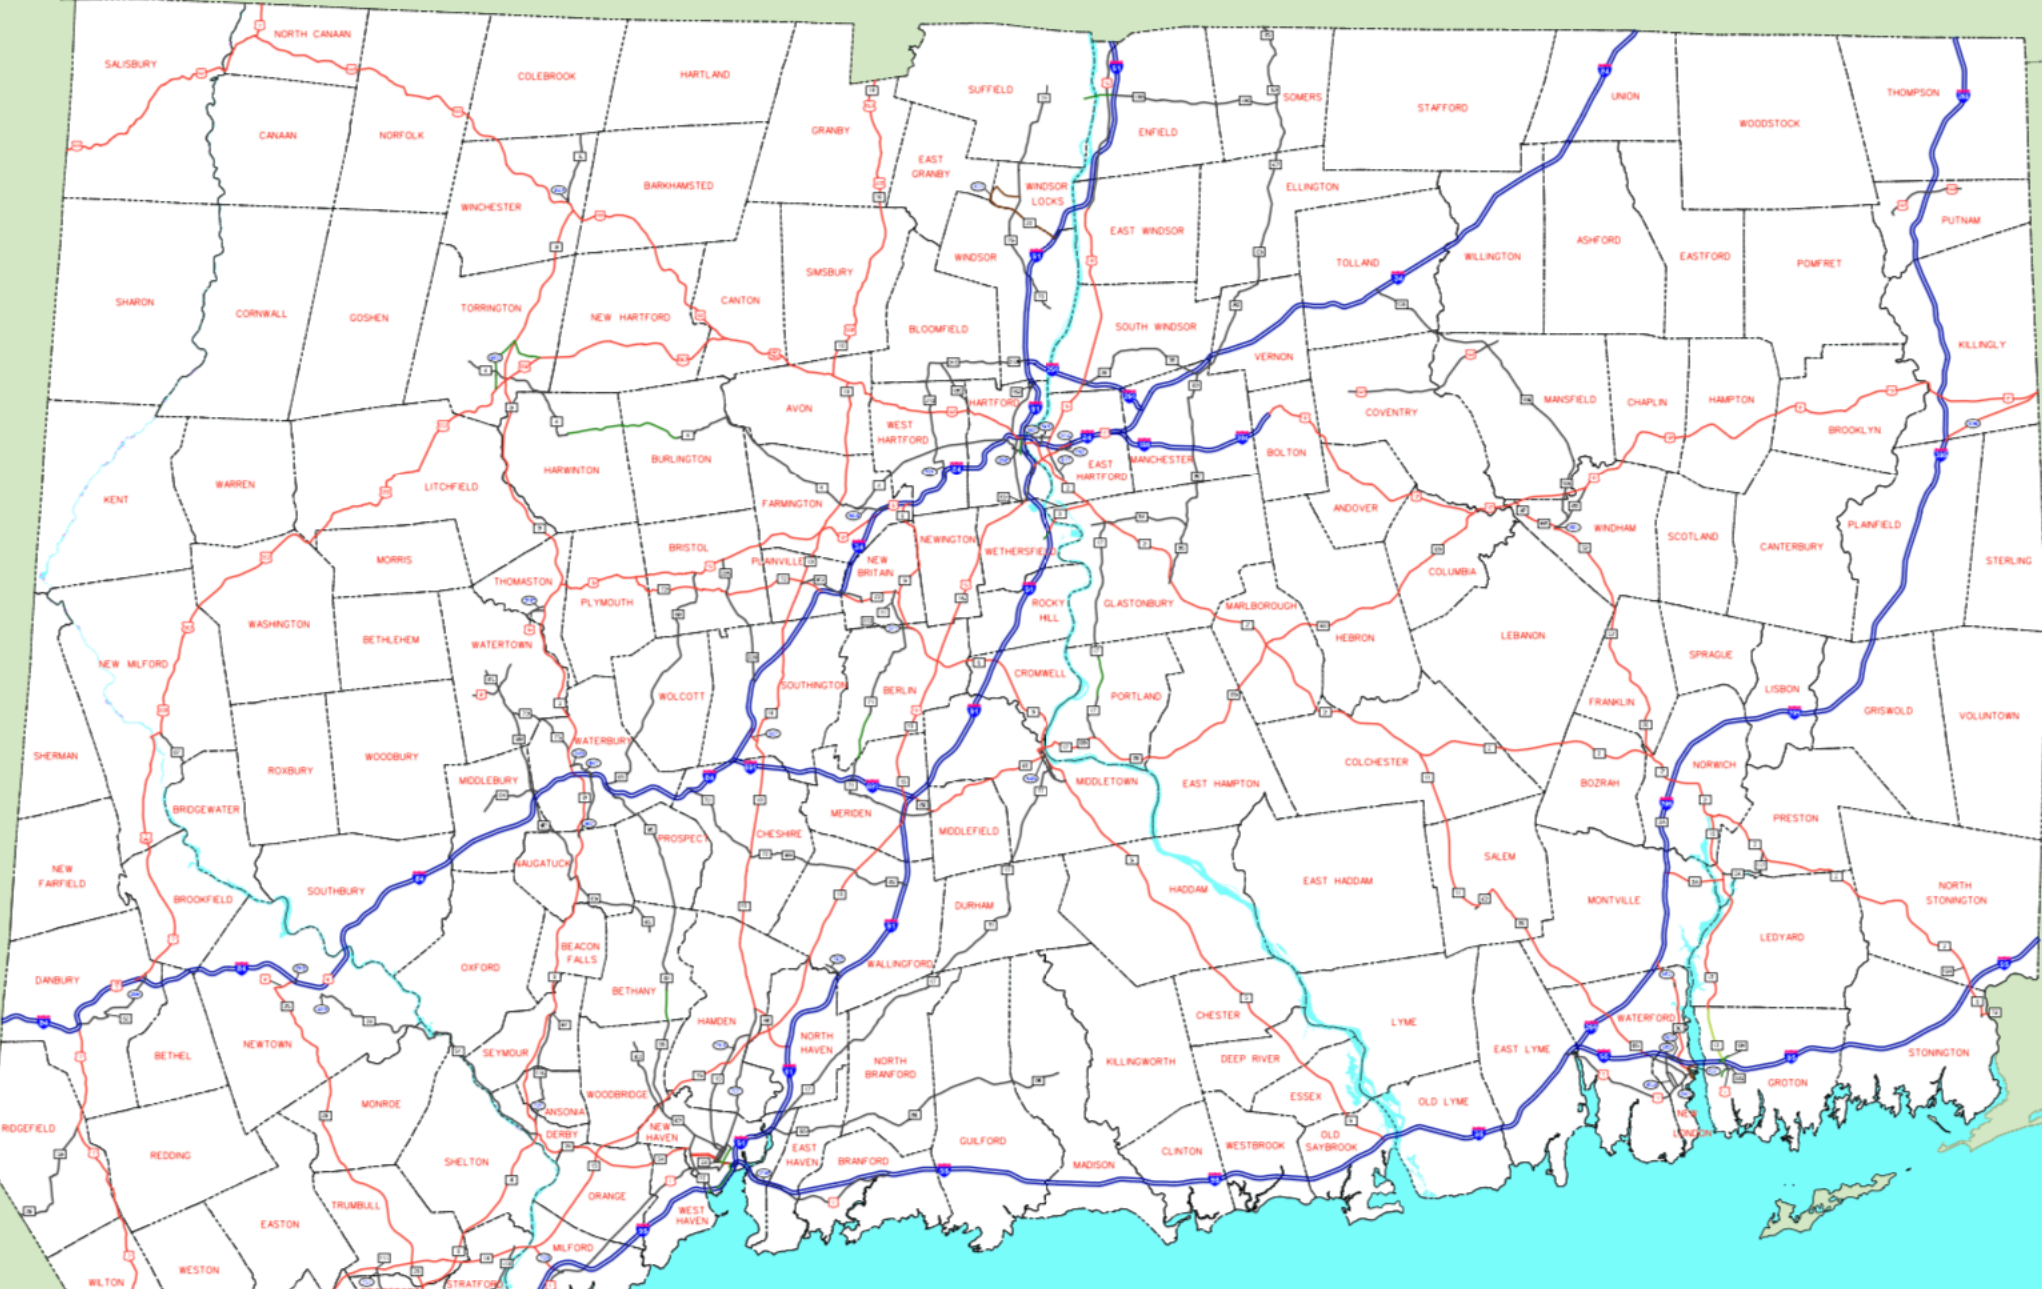

MASSACHUSETTS

NEW YORK

RHODE ISLAND

LEGEND

- Eisenhower Interstate System
- Other NHS Routes (Before 2012)
- Major STRAHNET Connector
- Intermodal Connector
- MAP-21 Principal Arterials (Added 2012)
- Added 2013 to 2018
- Interstate Highway
- U.S. Route
- State Route - Posted
- State Road - Not Posted

STATE OF CONNECTICUT NATIONAL HIGHWAY SYSTEM

REVISED TO: DECEMBER 31, 2018

SCALE

MILES 0 5 10 15

KILOMETERS 0 5 10 15

THIS MAP WAS CREATED BY THE HOOPER/PHILLIPS INSTITUTE IN CONSULTATION WITH THE CONNECTICUT DEPARTMENT OF TRANSPORTATION AND PLANNING.